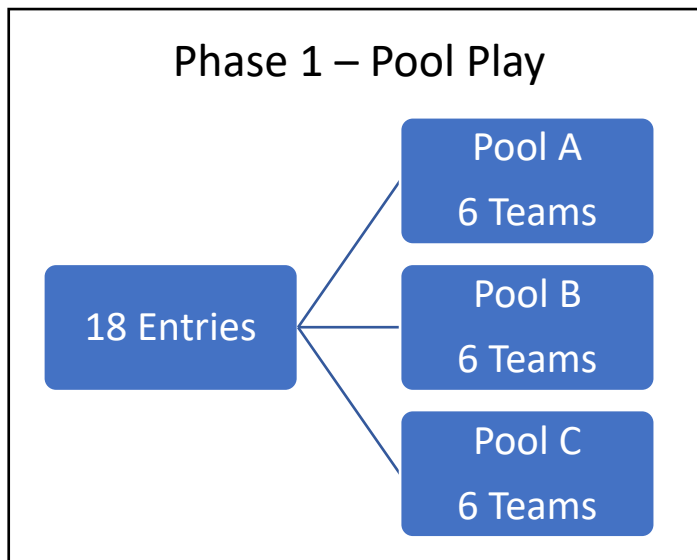

U18 Girls

Entries

- 18 Teams Entered

Pool Play

- Teams are seeded and divided into 3 pools of 6
- Teams play a full pool round robin. I.E. each team plays 5 games
- At the end of pool play, pool placings determine where teams go

All 6th Place in Pools (total of 3 teams)

- All teams will play a full pool play format to finish 16th to 18th based on their final position within this pool
- All teams will play 2 games

All 5th Place in Pools (total of 3 teams)

- All teams will play a full pool play format to finish 13th to 15th based on their final position within this pool
- All teams will play 2 games

Top 4 teams in each Pool (total of 12 teams)

- Teams are reseeded 1st to 12th
 - 1st = 1st A, 2nd = 1st B, 3rd = 1st C
 - 4th = Best 2nd, 5th & 6th Drawn from 2^{nds}
 - 7th, 8th & 9th Drawn from 3^{rds}
 - 10th, 11th & 12th drawn from 4^{ths}
- 5th to 12th play a single elimination round
- Losers of 5th to 12th play a modified pool play format to finish 9th to 12th
- Winners play 1st to 4th in a Quarter Final
- Losers of Quarter Finals play a modified pool play format to finish 5th to 8th
- Winner of Quarter Finals play in Semi Finals
- Losers of Semi Finals Play in the Bronze Medal Match
- Winners of Semi Finals play in the Gold Medal Match