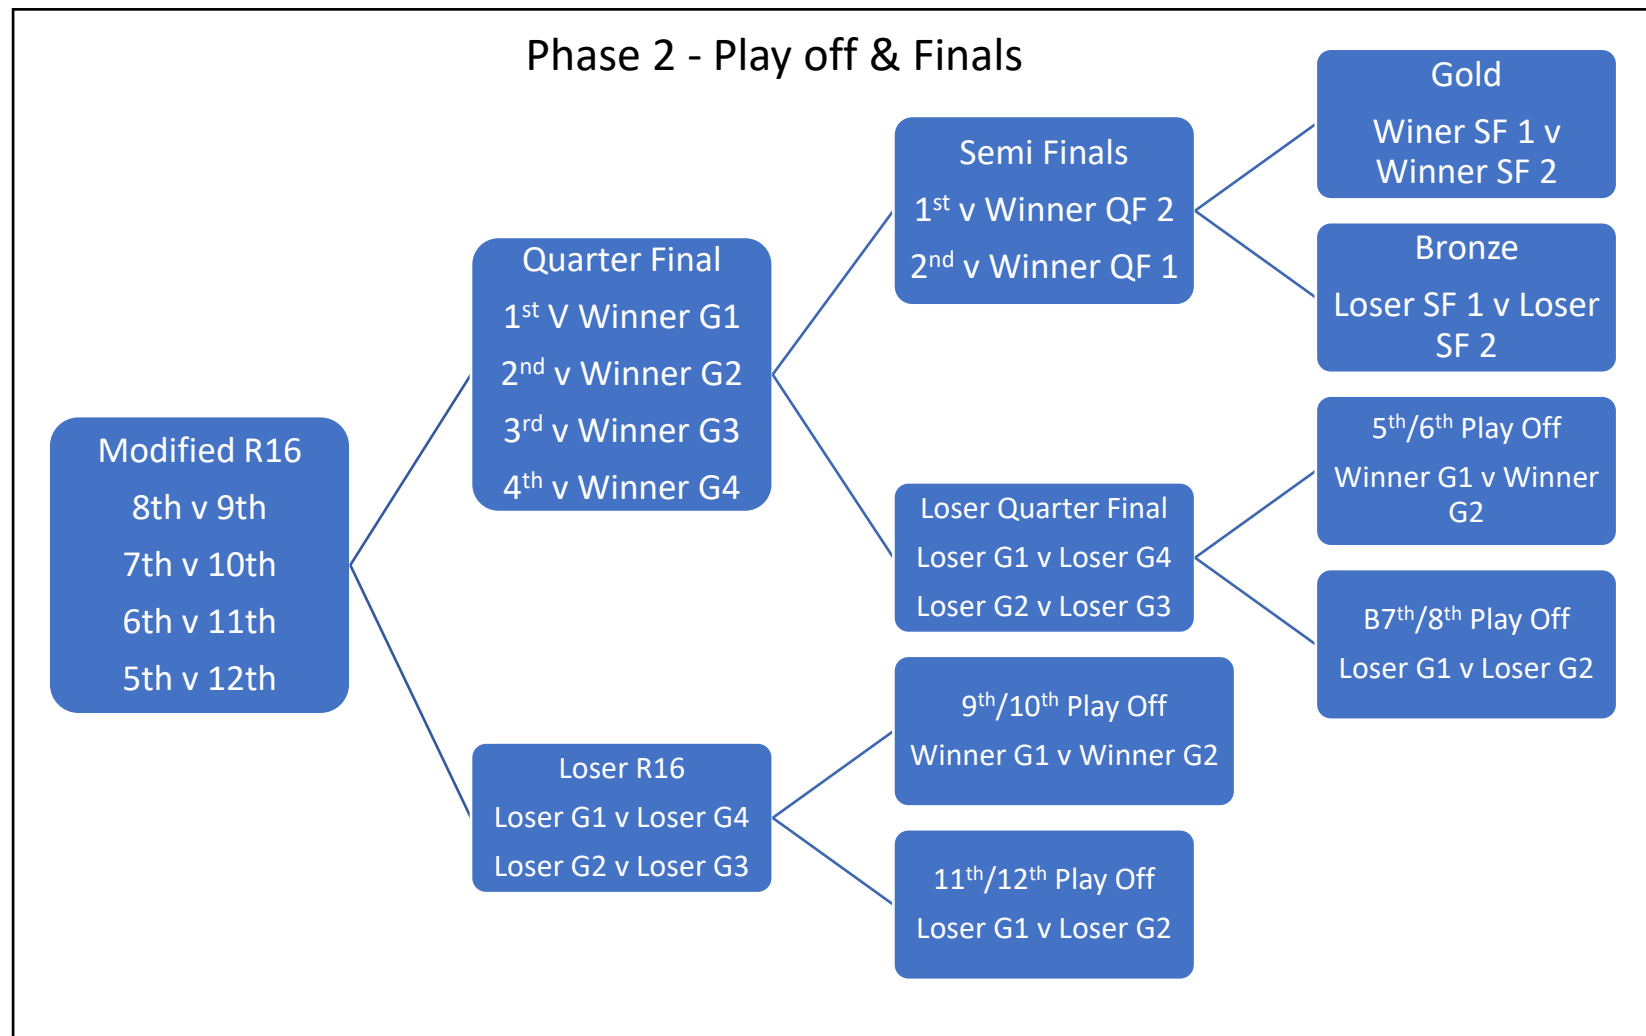

U18 Girls

Entries

- 18 Teams Entered

Pool Play

- Teams are seeded and divided into 3 pools of 6
- Teams play a full pool round robin. I.E. each team plays 5 games
- At the end of pool play, pool placings determine where teams go

All 6th Place in Pools (total of 3 teams)

- All teams will play a full pool play format to finish 16th to 18th based on their final position within this pool
- All teams will play 2 games

All 5th Place in Pools (total of 3 teams)

- All teams will play a full pool play format to finish 13th to 15th based on their final position within this pool
- All teams will play 2 games

Top 4 teams in each Pool (total of 12 teams)

- Teams are reseeded 1st to 12th
 - 1st = 1st A, 2nd = 1st B, 3rd = 1st C
 - 4th = Best 2nd, 5th & 6th Drawn from 2^{nds}
 - 7th, 8th & 9th Drawn from 3^{rds}
 - 10th, 11th & 12th drawn from 4^{ths}
- 5th to 12th play a single elimination round
- Losers of 5th to 12th play a modified pool play format to finish 9th to 12th
- Winners play 1st to 4th in a Quarter Final
- Losers of Quarter Finals play a modified pool play format to finish 5th to 8th
- Winner of Quarter Finals play in Semi Finals
- Losers of Semi Finals Play in the Bronze Medal Match
- Winners of Semi Finals play in the Gold Medal Match